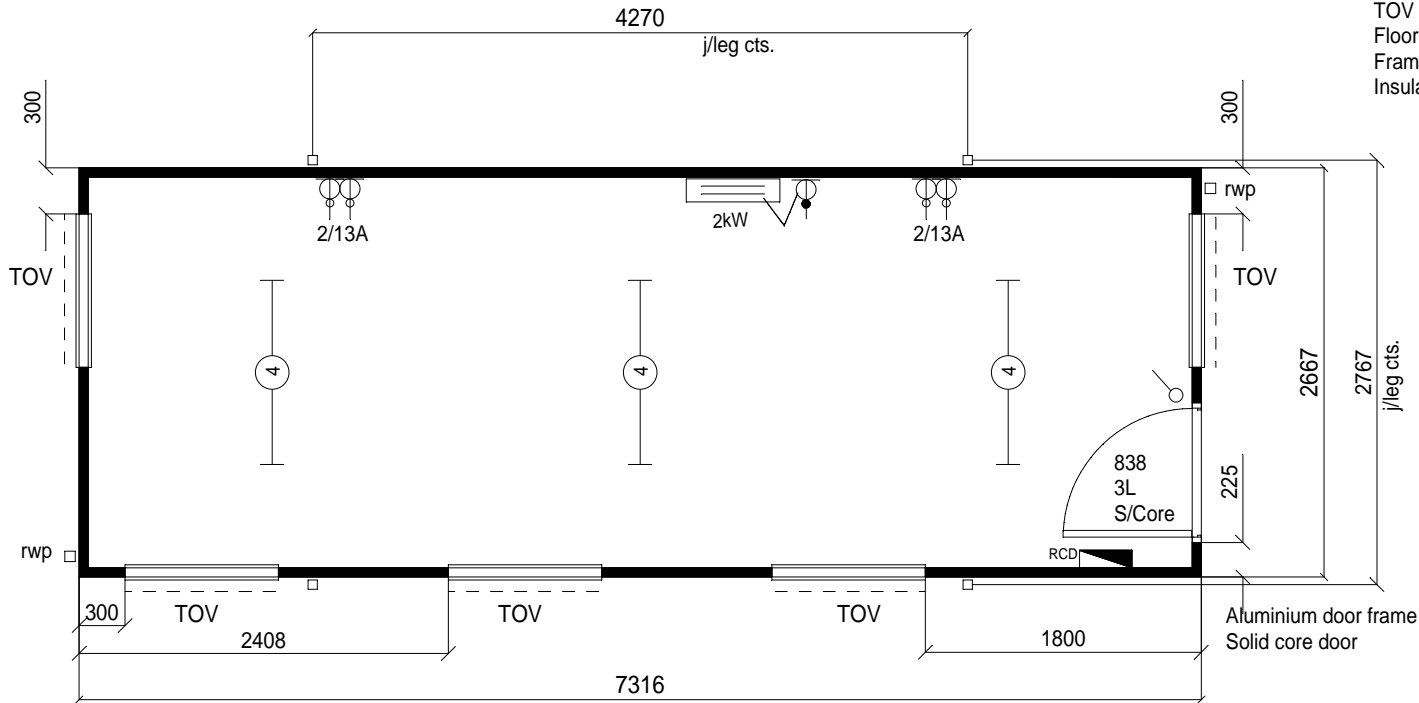

Colours :

Main Body - 00 A 05 GOOSEWING GREY
 Fascia - 18 B 25 CHARCOAL
 Corners - 18 B 25 CHARCOAL
 Legs - 18 B 25 CHARCOAL
 Door - 04 E 53 POPPY RED

Ceiling Height - 2235mm.
 External - Textured paint finish applied to
 hardwood faced exterior grade plywood.
 Internal - Vinyl faced plasterboard, Cream to
 walls, White dolomite to ceilings.
 Roof - Guttered with uPVC fallpipes,
 fascias to be steel.
 Windows - Double glazed, White uPVC framed
 c/w trickle vents and lockable cockspur handles
 TOV - 1000 x 1000mm 50% opening.
 Flooring - 15mm plywood decking.
 Framing - 80 x 35mm s.w.
 Insulation - 60mm glassfibre throughout.

WINDOWS

Window cill height
 1000mm above ffl.

PLAN LAYOUT

Floor covering sheet vinyl with
 welded joints colour - Black.
 Skirting & cove brown plastic.

**WELDMESH GUARDS TO BE
 FITTED TO ALL WINDOWS.**

CARTER CABIN HIRE LTD.

TEL. 01553 810778
 FAX. 01553 810793

Client

Title 24' x 9' STANDARD HIRE SPECIFICATION
 JACKLEG UNIT - PLAN LAYOUT

Revisions

A: VINYL COLOUR AMENDED 18/06/01 PJB	Drawn	PJB
B: WINDOWS, WALL FRAMING & INTERNAL LINING AMENDED 18/07/03 PJB	Scale	1:50
	Date	FEB 99'
	Drg No	CCH - 24X9