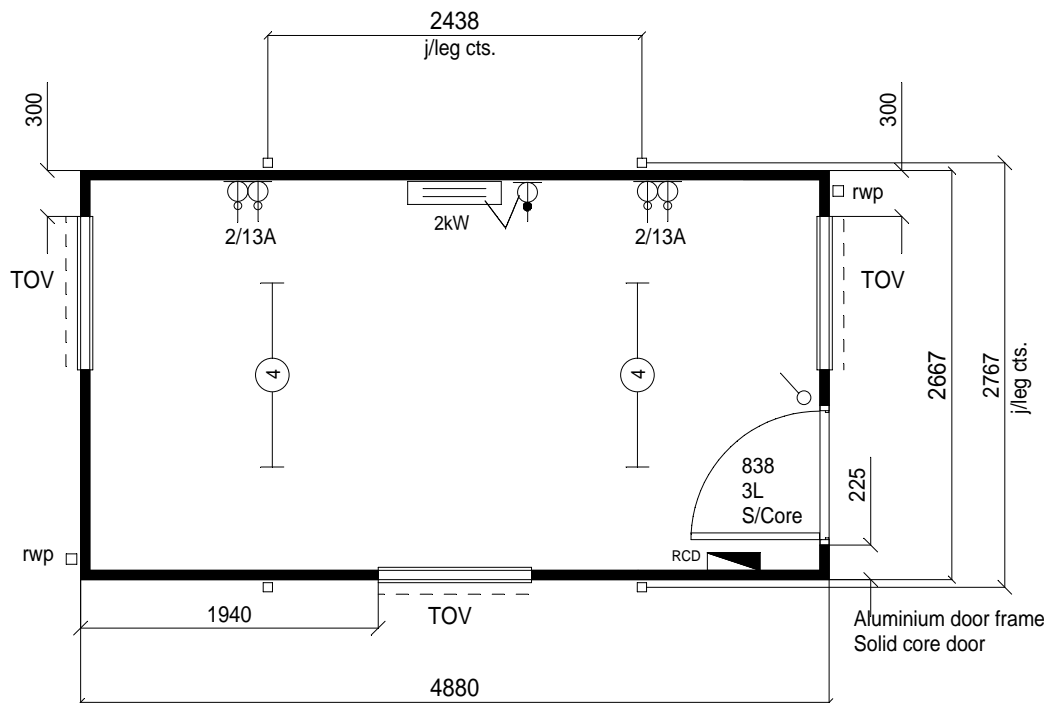

Colours :

Main Body - 00 A 05 GOOSEWING GREY
 Fascia - 18 B 25 CHARCOAL
 Corners - 18 B 25 CHARCOAL
 Legs - 18 B 25 CHARCOAL
 Door - 04 E 53 POPPY RED

Ceiling Height - 2235mm.
 External - Textured paint finish applied to
 hardwood faced exterior grade plywood.
 Internal - Vinyl faced plasterboard, Cream to
 walls, White dolomite to ceilings.
 Roof - Guttered with uPVC fallpipes,
 fascias to be steel.
 Windows - Double glazed, White uPVC framed
 c/w trickle vents and lockable cockspur handles
 TOV - 1000 x 1000mm 50% opening.
 Flooring - 15mm plywood decking.
 Framing - 80 x 35mm s.w.
 Insulation - 60mm glassfibre throughout.

PLAN LAYOUT

Floor covering sheet vinyl with
 welded joints colour - BLACK.
 Skirting & cove brown plastic.

Window cill height
 1000mm above ffl.

WINDOWS

**WELDMESH GUARDS TO BE
 FITTED TO ALL WINDOWS.**

CARTER CABIN HIRE LTD.

TEL. 01553 810778
 FAX. 01553 810793

Client CARTER CABIN HIRE

Title 16' x 9' STANDARD HIRE SPECIFICATION
 JACKLEG UNIT - PLAN LAYOUT

Revisions

A: VINYL COLOURS AMENDED 14/06/01 PJB	Drawn	PJB
B: WINDOWS, WALL FRAMING & INTERNAL LINING AMENDED 18/07/03 PJB	Scale	1:50
	Date	FEB 99'
	Drg No	CCH - 16X9