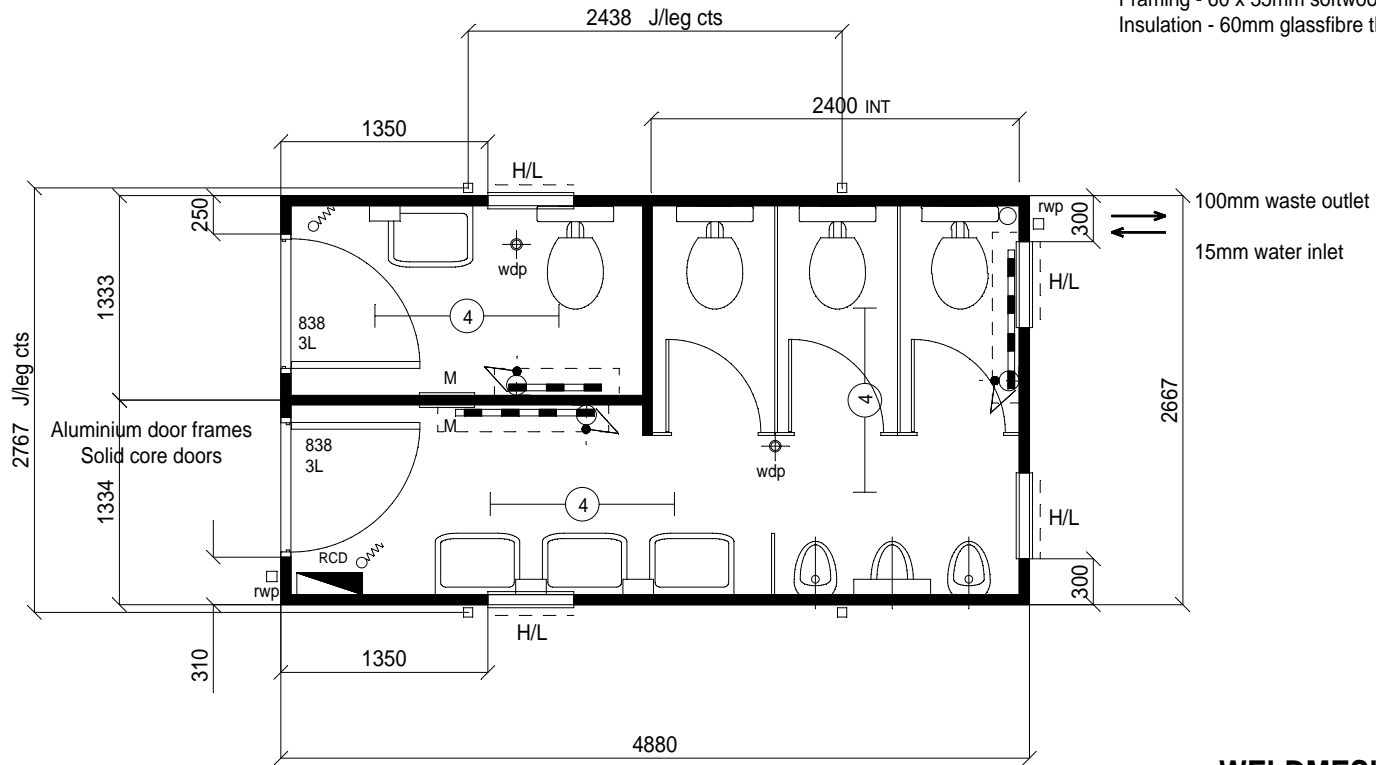

Colours :

Main Body - 00 A 05 GOOSEWING GREY  
 Fascia - 18 B 25 CHARCOAL  
 Corners - 18 B 25 CHARCOAL  
 Legs - 18 B 25 CHARCOAL  
 Door - 04 E 53 POPPY RED

Ceiling Height - 2235mm  
 External - Textured paint on H.W. faced plywood.  
 Internal - White CMS10 prefinished plywood to walls, white dolomite to ceilings.  
 Roof - Guttered with uPVC fallpipes.  
 Windows - Aluminium framed single glazed  
 H/L - 560x300mm fully opening obscure.  
 Framing - 60 x 35mm softwood.  
 Insulation - 60mm glassfibre throughout.

**WELDMESH GUARDS TO BE FITTED TO ALL WINDOWS**

Floor covering - sheet vinyl  
 1.5mm thick, colour - Black.

Skirt - PVC set on type.  
 Cove - brown plastic.

**CARTER CABIN HIRE LTD.**

TEL. 01553 810778  
 FAX. 01553 810793

Client

Title 16' x 9' HIRE SPECIFICATION 72/25 (3+1)  
 TOILET UNIT 16'x9', END DOORS

Revisions

Drawn	MAH
Scale	1:50
Date	26/06/02
Drg No	75/25ed16